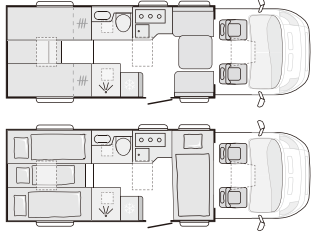

Floor plan

CORAL RANGE

SUPREME

670 DL ☀️ 🌙
L 7485 (mm) |
W 2299 (mm) | 4 3⁺¹