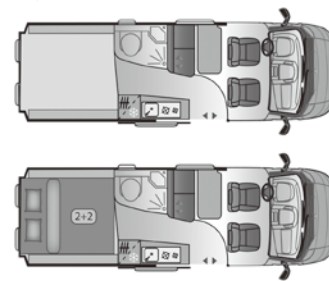

V 65XL

Length: 6363 mm
Homologated seats: 4
Sleeping places: 4
Fridge: 84 L compressor / 138 L*
*option