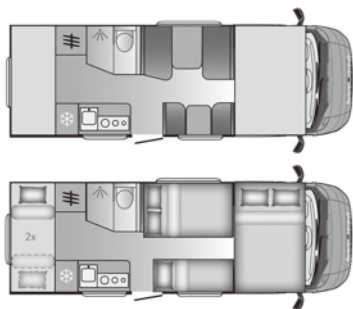

V 65XL

Length: 6363 mm
 Homologated seats: 4
 Sleeping places: 4
 Fridge: 84 L compressor / 138 L*
 *option

A series

A 60SP  

Length: 5985 mm
Homologated seats: 4
Sleeping places: 5
Fridge: 100 L

A 70DK  

Length: 6995 mm
Homologated seats: 6
Sleeping places: 7
Fridge: 142 L