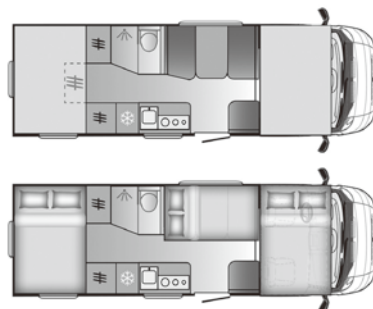

A 75DP

Length: 7403 mm
Homologated seats: 6
Sleeping places: 6
Fridge: 142 L