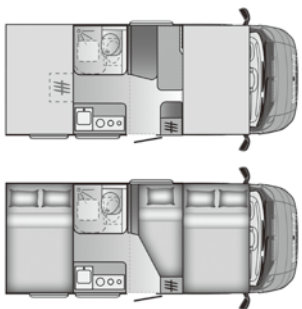

V 65XL

Length: 6363 mm
 Homologated seats: 4
 Sleeping places: 4
 Fridge: 84 L compressor / 138 L*
 *option

A series

A 60SP  

Length: 5985 mm
Homologated seats: 4
Sleeping places: 5
Fridge: 100 L

A 70DK  

Length: 6995 mm
Homologated seats: 6
Sleeping places: 7
Fridge: 142 L