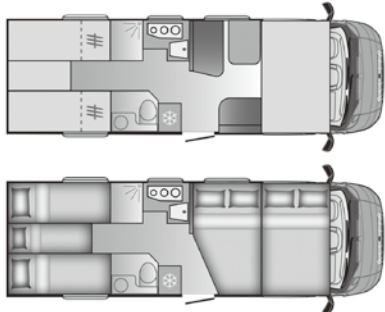

A 75DP  

Length: 7403 mm
Homologated seats: 6
Sleeping places: 6
Fridge: 142 L

以下 2022年日本未発売モデルとなります。

A 75SL  

Length: 7390 mm
Homologated seats: 5
Sleeping places: 6
Fridge: 142 L

<https://sun-living.asia/jp>