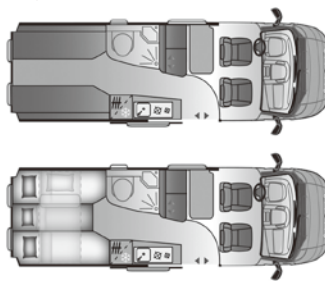

V 60SP

Length: 5998 mm
 Homologated seats: 4
 Sleeping places: 2
 Fridge: 84 L compressor / 138 L*
 *option

V 65SL

Length: 6363 mm
 Homologated seats: 4
 Sleeping places: 3/4
 Fridge: 84 L compressor / 138 L*
 *option