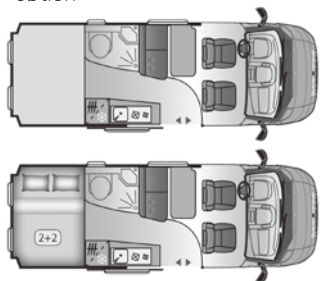

Floor plan

V series

V 60SP Family

Length: 5998 mm
 Homologated seats: 4
 Sleeping places: 4
 Fridge: 84 L compressor / 138 L*
 *option

以下 2022年日本未発売モデルとなります。

V 55 SP

Length: 5413 mm
 Homologated seats: 4
 Sleeping places: 2
 Fridge: 84 L compressor