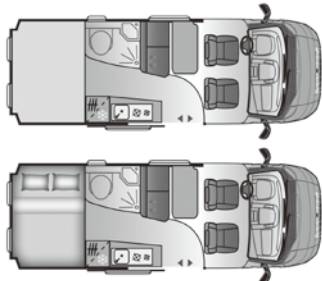

V 60SP

Length: 5998 mm
Homologated seats: 4
Sleeping places: 2
Fridge: 84 L compressor / 138 L*
*option