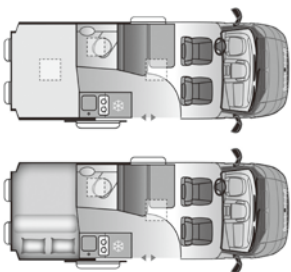

Floor plan

V series

V 60SP Family

Length: 5998 mm
 Homologated seats: 4
 Sleeping places: 4
 Fridge: 84 L compressor / 138 L*
 *option

以下 2022年日本未発売モデルとなります。

V 55 SP

Length: 5413 mm
 Homologated seats: 4
 Sleeping places: 2
 Fridge: 84 L compressor