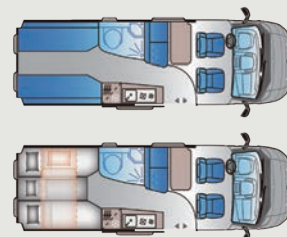

V 65SL [2023年日本未発売モデル]

Length: 6363 mm
Homologated seats: 4
Sleeping places: 3/4
Fridge: 84 L compressor / 138 L*
*option