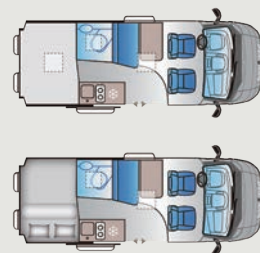

V SERIES LAYOUTS

V 60SP Family

Length: 5998 mm
Homologated seats: 4
Sleeping places: 4
Fridge: 84 L compressor / 138 L*
*option

V 55 SP

NEW MODEL

Length: 5413 mm
Homologated seats: 4
Sleeping places: 2
Fridge: 84 L compressor