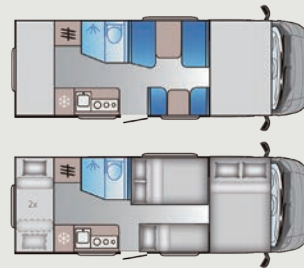

A 70DK

SEATS **6**
BERTHS **7**

Length: 6995 mm
Homologated seats: 6
Sleeping places: 7
Fridge: 142 L